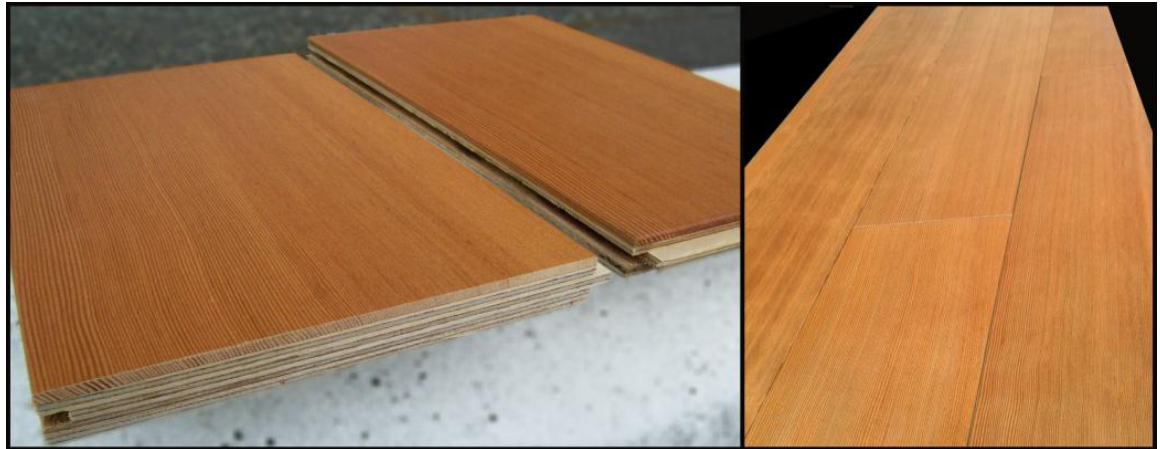

WEST WIND HARDWOOD

PRODUCT

DOUGLAS FIR FLOORING - Engineered Clear Vertical Grain

GRADING

Clear. Mainly heartwood with some blond sapwood.

FINISH

Unfinished, Square Edge or **add \$3.00 /sqft** for pre-finished with 2 coats of hardwax oil, micro-v edge.

MILLWORK

Engineered, End-matched, Baltic Birch Core.

LENGTHS

Random length from 2-10'

WIDTH

PLANK WIDTH	WEAR LAYER	WEAR LAYER
5 1/4"	3mm	4mm
7 1/4"	3mm	4mm

COST

Call for Pricing