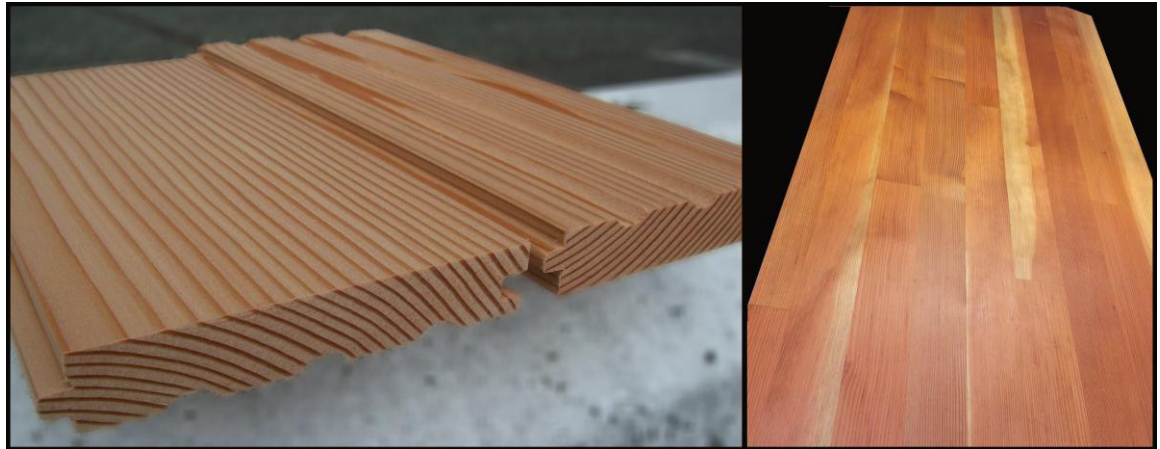

WEST WIND HARDWOOD

PRODUCT

DOUGLAS FIR FLOORING - Coarse Vertical Grain

GRADING

Mostly clear with the odd knot. Mixture of heartwood and blond sapwood.

FINISH

Unfinished

MILLWORK

Solid, End matched.

LENGTHS

Random length from 2-10'

WIDTH

¾" x 4 ¼"

COST

Call for Pricing

PACKAGING