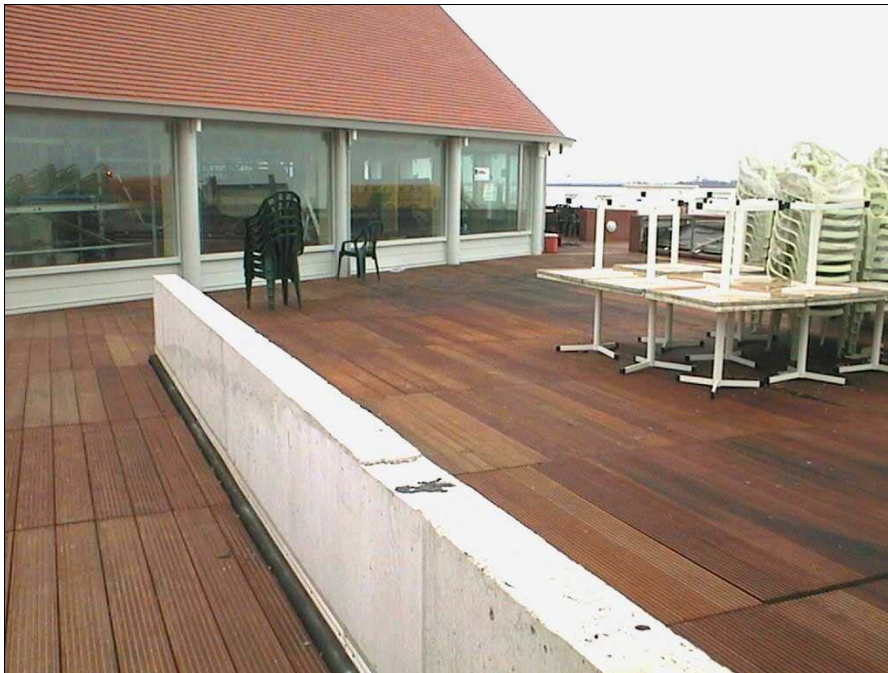

Wood deck on BUZON pedestal DPH system

J. STUBBEN PARCK - Belgium

DPH - adjustable up to 600 mm